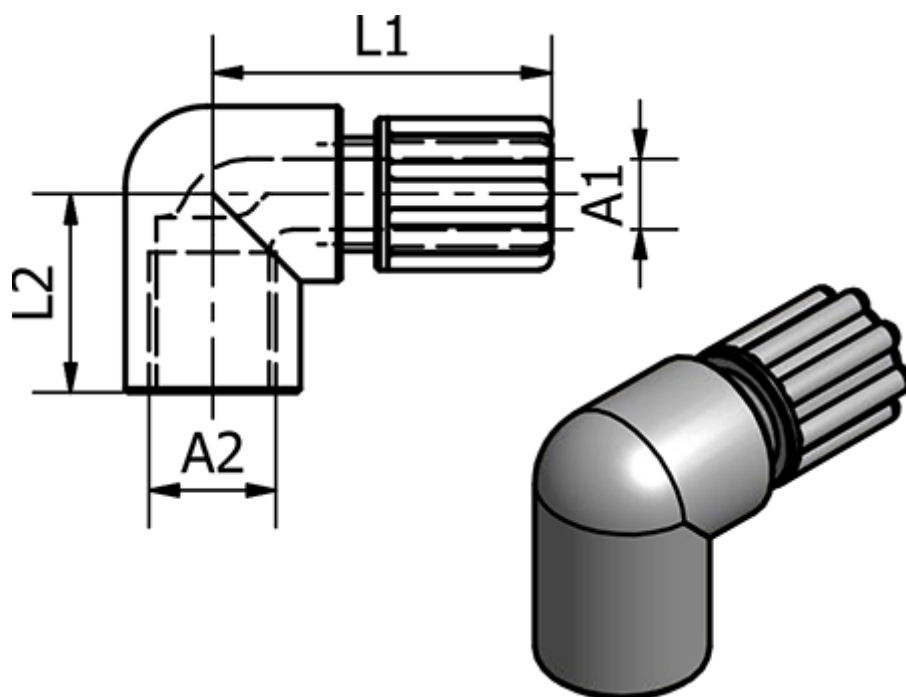

Article number: 58615013

Description: Push-on 150.13, Ø8/10 - G 1/4"
Angle

Measures

Ext. Hose Diameter A1	= 8/10
L1	= 35
L2	= 20
Thread A2	= G 1/4"